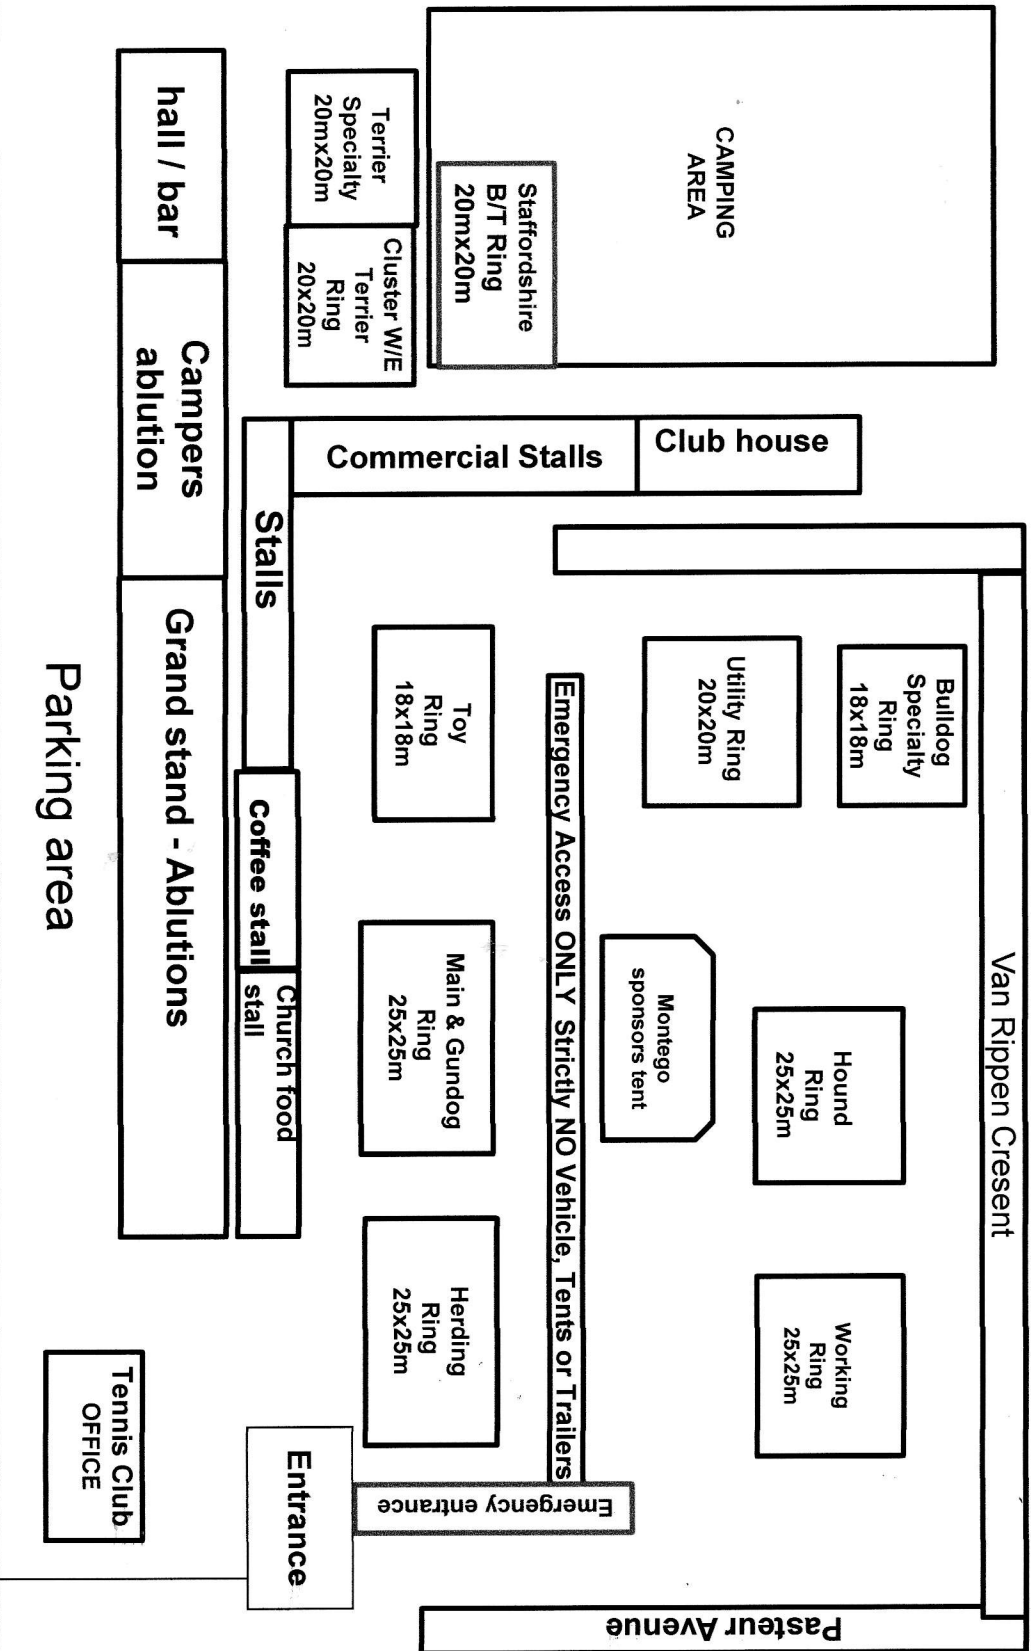

Cluster Weekend – RING PLAN -Bloemfontein Shows

- The Organizing Committee reserves the right to alter rings should it be necessary prior to the show.
- Tents / tape strictly only from 13H00
- **Strictly no vehicles on the ground OFF-LOADING ONLY**
- Be aware of water-pipes on the ground marked with white lines – if damage it will be for you own account

No1 HANNA ROAD

Van Reenen St